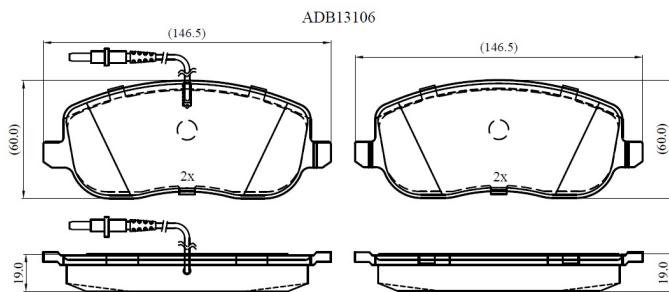

Make: CITRON

Model: DISPATCH

Part Number: ADB13106

Vehicle Manufacturing/Engine:

Specifications

Fitting Position	:	Front
Model Date	:	1998-2003
Or. Caliper	:	
WVA	:	20261
FMSI	:	
Length	:	146.5
Width	:	60

Thickness