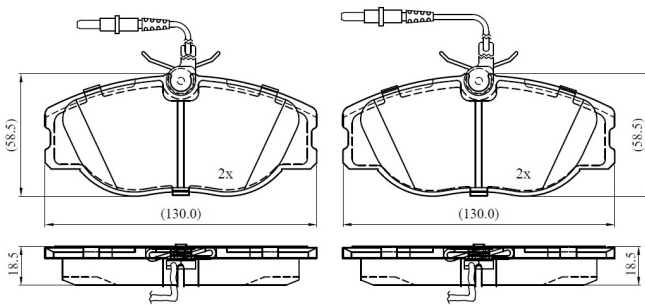

Make: CITRON

Model: DISPATCH

Part Number: ADB13273

Vehicle Manufacturing/Engine:

ADB13273

Specifications

Fitting Position	:	Front
Model Date	:	1996-2003
Or. Caliper	:	
WVA	:	21801
FMSI	:	
Length	:	130

Width	:	58.5
Thickness	:	18.5