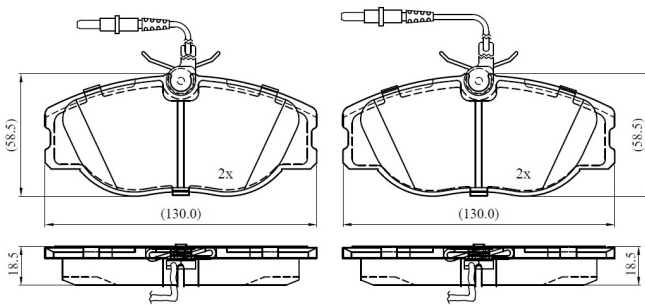

Make: CITRON

Model: DISPATCH

Part Number: ADB13273

Vehicle Manufacturing/Engine:

ADB13273

Specifications

Fitting Position	:	Front
Model Date	:	1999-2006
Or. Caliper	:	
WVA	:	21801
FMSI	:	
Length	:	130

Width	:	58.5
Thickness	:	18.5