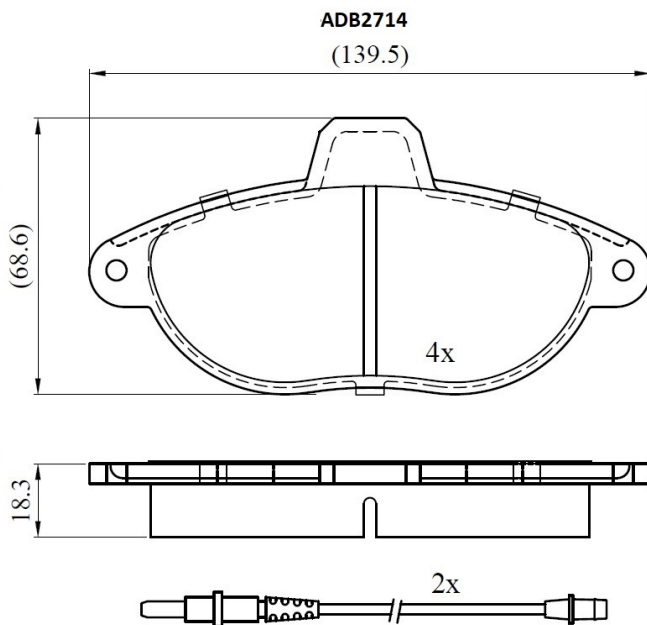

Make: CITRON

Model: Dispatch/Jumpy

Part Number: ADB2714

Vehicle Manufacturing/Engine:

Specifications

Fitting Position

:

Front

Model Date	:	01/96->
Or. Caliper	:	Bendix
WVA	:	23003
FMSI	:	
Length	:	139.5
Width	:	68.6
Thickness	:	18.3