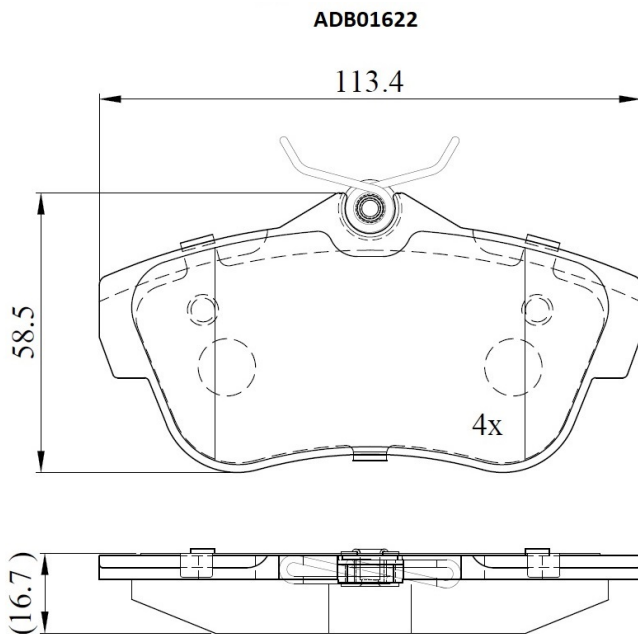

Make: CITRON

Model: JUMPY

Part Number: ADB01622

Vehicle Manufacturing/Engine:

Specifications

Fitting Position

:

Rear

Model Date	:	01/07->
Or. Caliper	:	Lucas
WVA	:	24578
FMSI	:	
Length	:	113.4
Width	:	58.5
Thickness	:	16.7