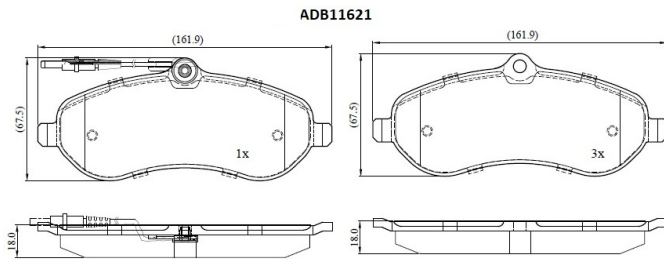

Make: CITRON

Model: JUMPY

Part Number: ADB11621

Vehicle Manufacturing/Engine:

Specifications

Fitting Position	:	Front
Model Date	:	01/07->
Or. Caliper	:	Lucas
WVA	:	24,59,52,45,96,24,608
FMSI	:	
Length	:	161.9
Width	:	67.3

Thickness : 18