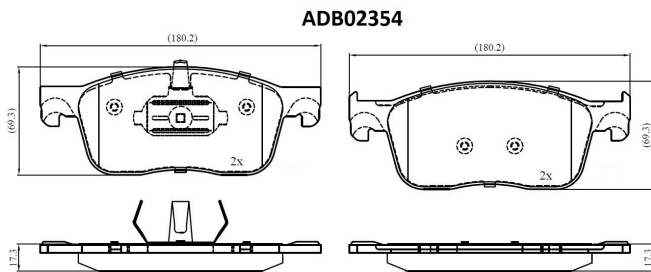

Make: CITRON

Model: JUMPY

Part Number: ADB02354

Vehicle Manufacturing/Engine:

Specifications

Fitting Position	:	Front
Model Date	:	04/2016-
Or. Caliper	:	
WVA	:	
FMSI	:	
Length	:	180.2
Width	:	69.3

Thickness

:

17.20/17.60