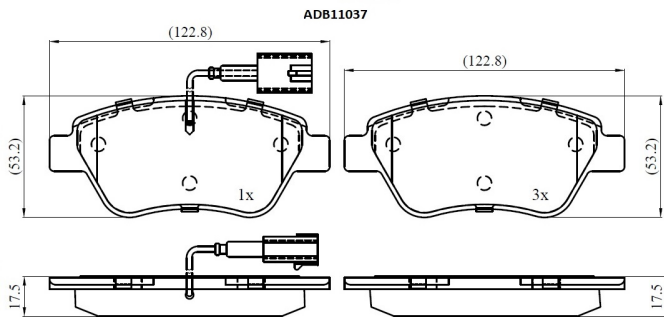

Make: CITRON

Model: NEMO Box Body/MPV

Part Number: ADB11037

Vehicle Manufacturing/Engine:

Specifications

Fitting Position	:	Front
Model Date	:	2016-
Or. Caliper	:	
WVA	:	23705
FMSI	:	
Length	:	122.8

Width	:	53.2
Thickness	:	17.5