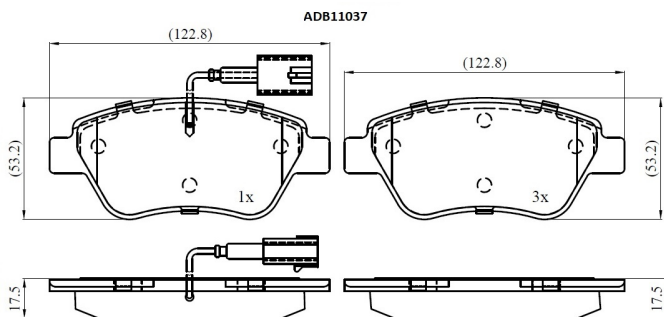

Make: CITRON

Model: NEMO Box Body/MPV

Part Number: ADB11037

Vehicle Manufacturing/Engine:

Specifications

Fitting Position	:	Front
Model Date	:	2008-
Or. Caliper	:	
WVA	:	23705
FMSI	:	
Length	:	122.8

Width	:	53.2
Thickness	:	17.5