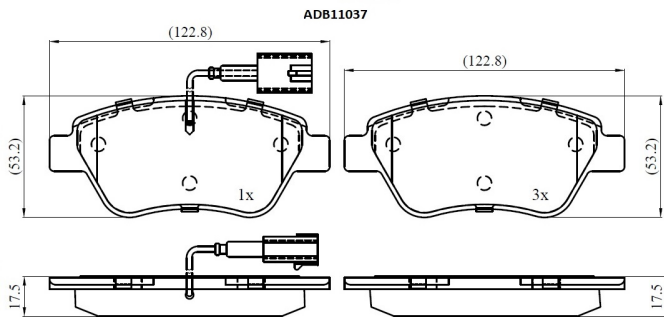

Make: CITRON

Model: NEMO MPV

Part Number: ADB11037

Vehicle Manufacturing/Engine:

Specifications

Fitting Position	:	Front
Model Date	:	2010-
Or. Caliper	:	
WVA	:	23705
FMSI	:	
Length	:	122.8

Width	:	53.2
Thickness	:	17.5