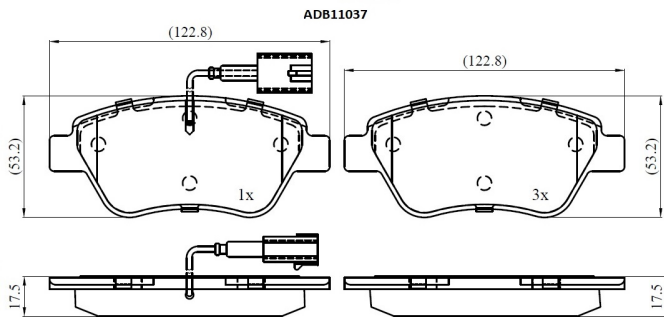

Make: CITRON

Model: NEMO MPV

Part Number: ADB11037

Vehicle Manufacturing/Engine:

Specifications

Fitting Position	:	Front
Model Date	:	2009-
Or. Caliper	:	
WVA	:	23705
FMSI	:	
Length	:	122.8

Width	:	53.2
Thickness	:	17.5