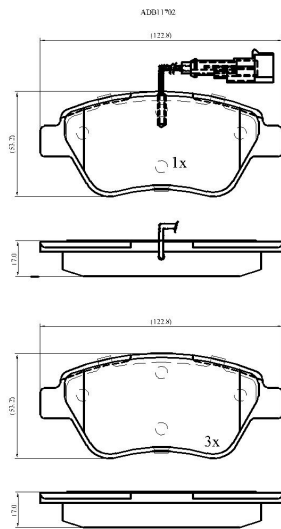

Make: CITRON

Model: NEMO MPV

Part Number: ADB11702

Vehicle Manufacturing/Engine:

Specifications

Fitting Position	:	Front
Model Date	:	2009
Or. Caliper	:	

WVA	:	2,37,05,23,706
FMSI	:	
Length	:	122.8
Width	:	53.2
Thickness	:	17