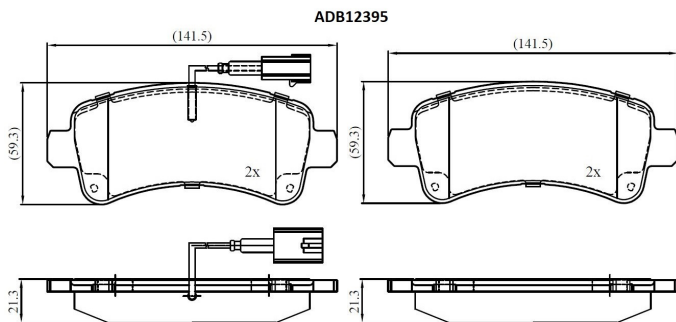

Make: CITRON

Model: RELAY Bus

Part Number: ADB12395

Vehicle Manufacturing/Engine:

Specifications

Fitting Position	:	Rear
Model Date	:	2006-
Or. Caliper	:	
WVA	:	2,59,87,25,988
FMSI	:	
Length	:	141.5

Width	:	59.3
Thickness	:	21.3