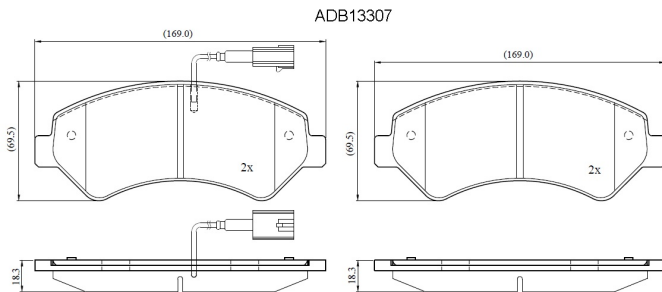

Make: CITRON

Model: RELAY Bus

Part Number: ADB13307

Vehicle Manufacturing/Engine:

Specifications

Fitting Position	:	Front
Model Date	:	2015-2019
Or. Caliper	:	
WVA	:	24467
FMSI	:	
Length	:	169

Width	:	69.5
Thickness	:	18.3