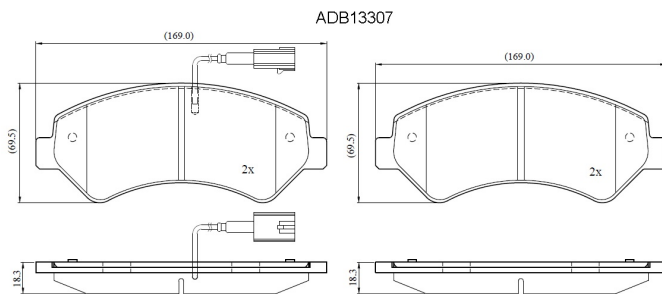

Make: CITRON

Model: RELAY Bus

Part Number: ADB13307

Vehicle Manufacturing/Engine:

Specifications

Fitting Position	:	Front
Model Date	:	2006-
Or. Caliper	:	
WVA	:	24467
FMSI	:	
Length	:	169

Width	:	69.5
Thickness	:	18.3