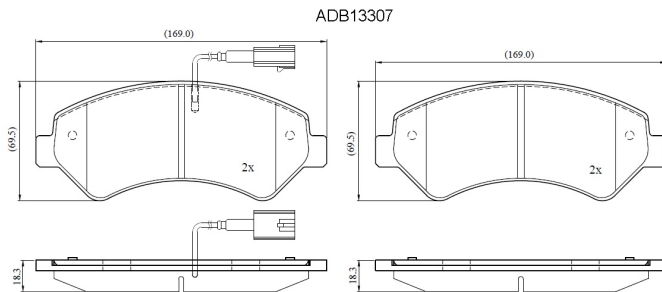

Make: CITRON

Model: RELAY Bus

Part Number: ADB13307

Vehicle Manufacturing/Engine:

Specifications

Fitting Position	:	Front
Model Date	:	2011-
Or. Caliper	:	
WVA	:	24467
FMSI	:	
Length	:	169

Width	:	69.5
Thickness	:	18.3