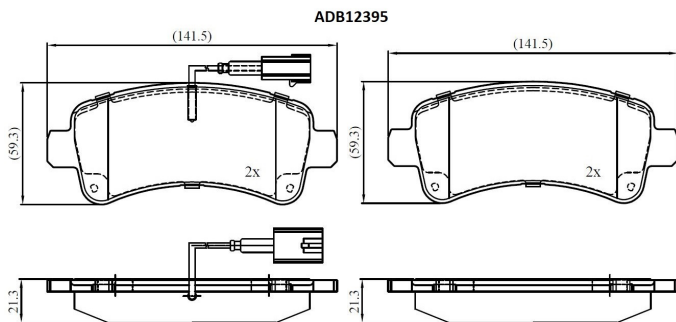

Make: CITRON

Model: RELAY Van

Part Number: ADB12395

Vehicle Manufacturing/Engine:

Specifications

Fitting Position	:	Rear
Model Date	:	2006-
Or. Caliper	:	
WVA	:	2,59,87,25,988
FMSI	:	
Length	:	141.5

Width	:	59.3
Thickness	:	21.3