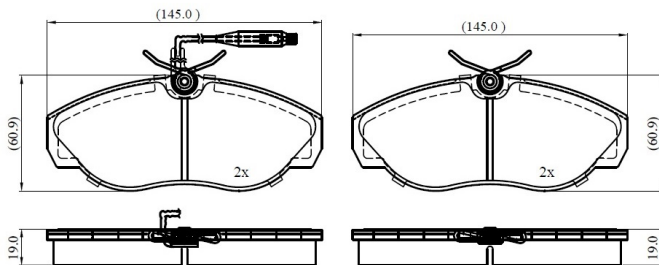

Make: CITRON

Model: Relay/Jumper -> 01/02

Part Number: ADB2219

Vehicle Manufacturing/Engine:

ADB2219

Specifications

Fitting Position	:	Front
Model Date	:	02/94-01/02
Or. Caliper	:	Lucas
WVA	:	2,16,27,21,62,82,19,97,00,000
FMSI	:	
Length	:	145
Width	:	60.9

Thickness : 19