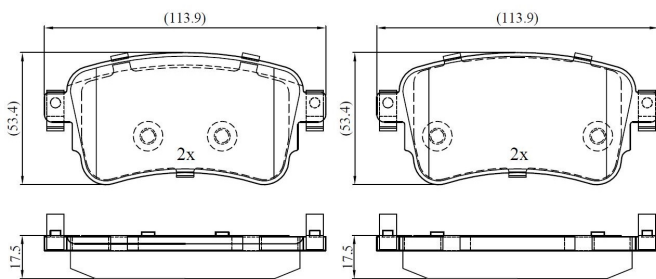

Make: CITRON

Model: Spacetourer

Part Number: ADB02351

Vehicle Manufacturing/Engine:

ADB02351

Specifications

Fitting Position	:	Rear
Model Date	:	04/2016-
Or. Caliper	:	
WVA	:	
FMSI	:	

Length	:	114
Width	:	53.5
Thickness	:	17.5