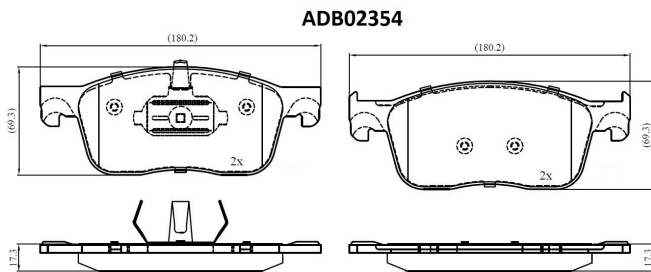

Make: CITRON

Model: Spacetourer

Part Number: ADB02354

Vehicle Manufacturing/Engine:

Specifications

Fitting Position	:	Front
Model Date	:	04/2016-
Or. Caliper	:	
WVA	:	
FMSI	:	
Length	:	180.2
Width	:	69.3

Thickness

:

17.20/17.60