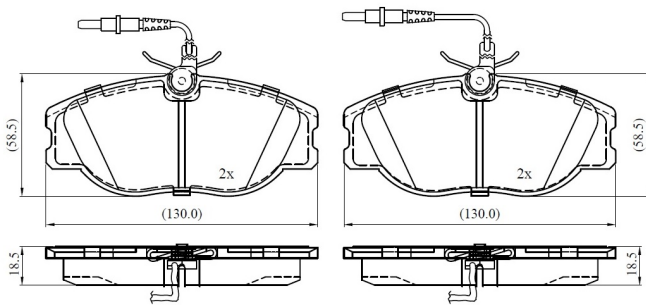

Make: CITRON

Model: SYNERGIE Van

Part Number: ADB13273

Vehicle Manufacturing/Engine:

ADB13273

Specifications

Fitting Position	:	Front
Model Date	:	1999-2002
Or. Caliper	:	
WVA	:	21801
FMSI	:	
Length	:	130

Width	:	58.5
Thickness	:	18.5