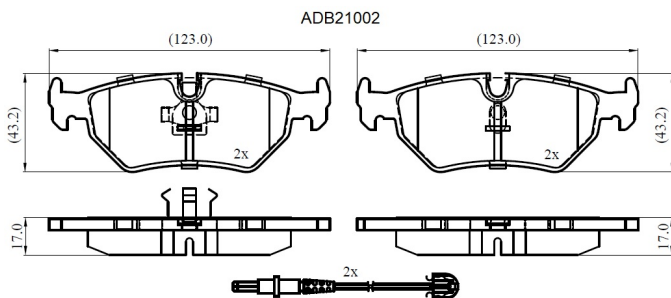

Make: CITRON

Model: SYNERGIE

Part Number: ADB21002

Vehicle Manufacturing/Engine:

Specifications

Fitting Position	:	Rear
Model Date	:	10/1995->04/2000
Or. Caliper	:	
WVA	:	
FMSI	:	
Length	:	123
Width	:	41

Thickness : 17