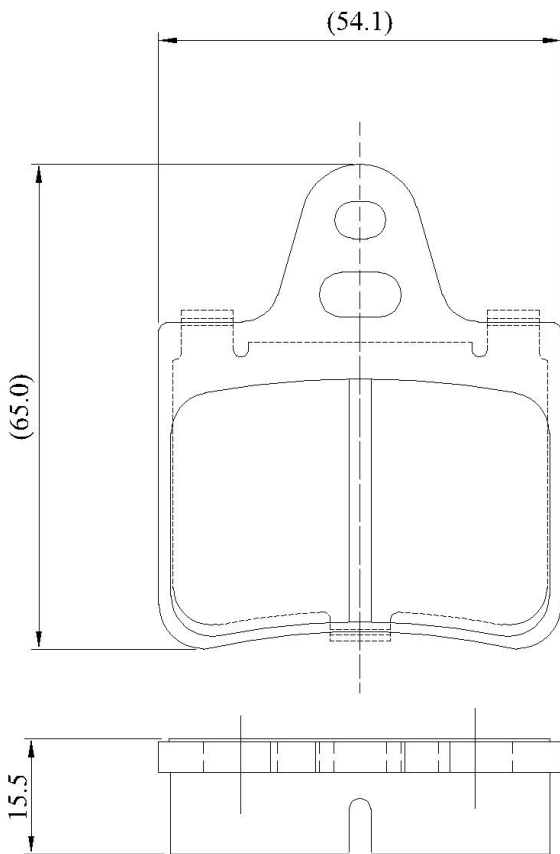

Make: CITRON

Model: XM

Part Number: ADB0800

Vehicle Manufacturing/Engine:

ADB0800

Specifications

Fitting Position	:	Rear
Model Date	:	09/89-10/00
Or. Caliper	:	Citroen
WVA	:	20162
FMSI	:	
Length	:	54
Width	:	65
Thickness	:	15.5