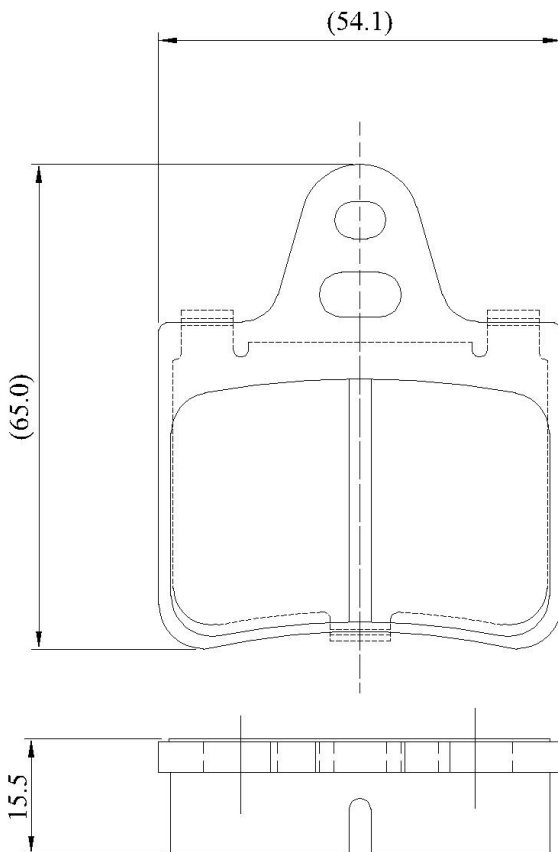

Make: CITRON

Model: XM

Part Number: ADB0800

Vehicle Manufacturing/Engine:

ADB0800

Specifications

Fitting Position	:	Rear
Model Date	:	09/89-10/00
Or. Caliper	:	Citroen
WVA	:	20162
FMSI	:	
Length	:	54
Width	:	65
Thickness	:	15.5