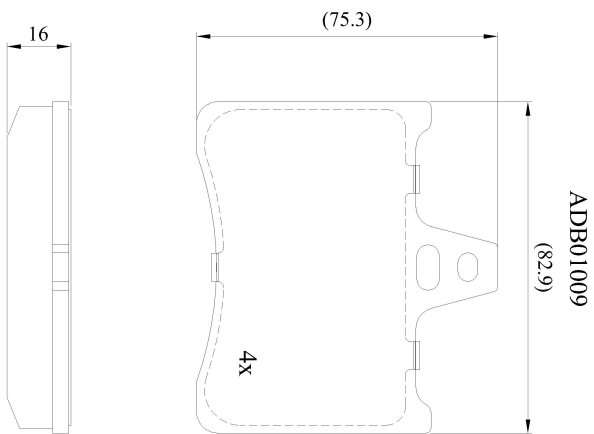

Make: CITRON

Model: XM

Part Number: ADB01009

Vehicle Manufacturing/Engine:

Specifications

Fitting Position	:	Rear
Model Date	:	01/91-10/00
Or. Caliper	:	Citroen
WVA	:	20389
FMSI	:	
Length	:	82.9
Width	:	75
Thickness	:	16