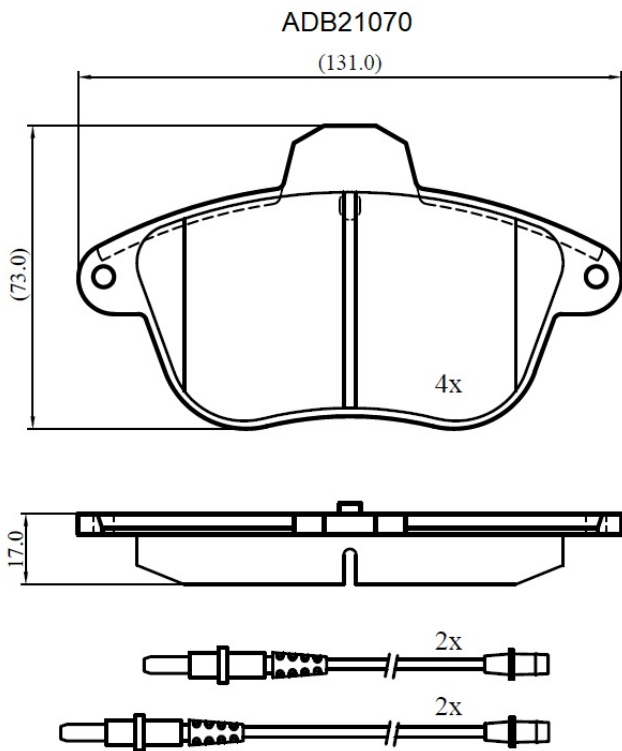

Make: CITRON

Model: XM

Part Number: ADB21070

Vehicle Manufacturing/Engine:

Specifications

Fitting Position	:	Front
Model Date	:	09/90-10/00
Or. Caliper	:	Bendix
WVA	:	2,15,04,21,505
FMSI	:	
Length	:	131
Width	:	73
Thickness	:	17