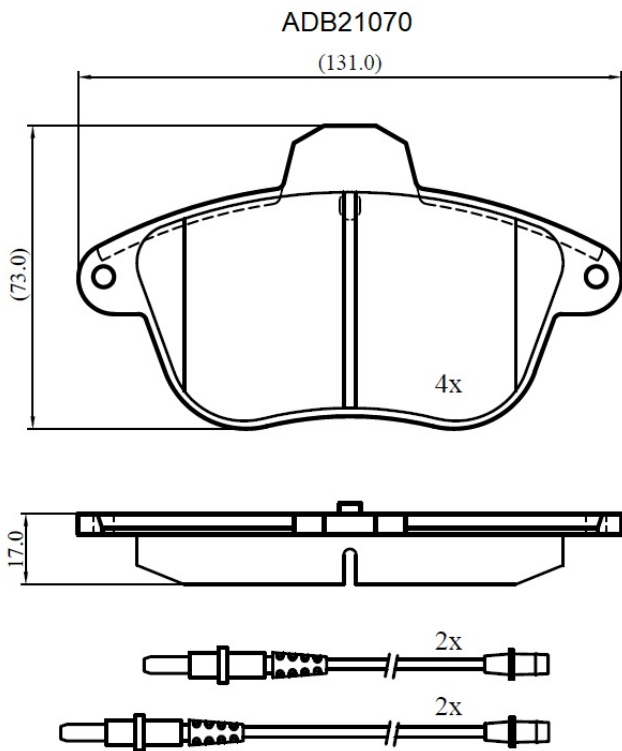

Make: CITRON

Model: XM

Part Number: ADB21070

Vehicle Manufacturing/Engine:

Specifications

Fitting Position	:	Front
Model Date	:	01/90-10/00
Or. Caliper	:	Bendix
WVA	:	2,15,04,21,505
FMSI	:	
Length	:	131
Width	:	73
Thickness	:	17