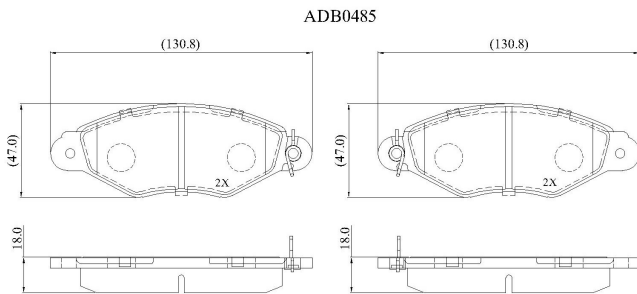

Make: CITRON

Model: Xsara -> 9/00

Part Number: ADB0485

Vehicle Manufacturing/Engine:

Specifications

Fitting Position	:	Front
Model Date	:	11/97-09/00
Or. Caliper	:	Bosch
WVA	:	21978
FMSI	:	
Length	:	130.8

Width	:	47
Thickness	:	18