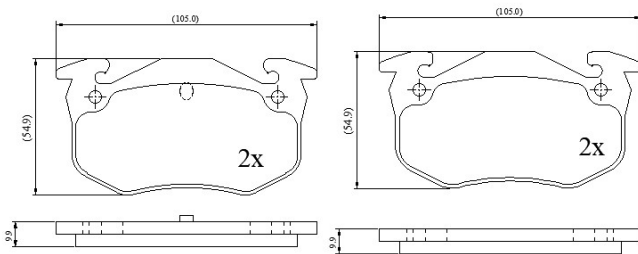

Make: CITRON

Model: Xsara -> 9/00

Part Number: ADB0522

Vehicle Manufacturing/Engine:

ADB0522

Specifications

Fitting Position	:	Rear
Model Date	:	09/00->
Or. Caliper	:	Bendix
WVA	:	2,06,35,20,973
FMSI	:	
Length	:	105

Width	:	54.86
Thickness	:	10.5