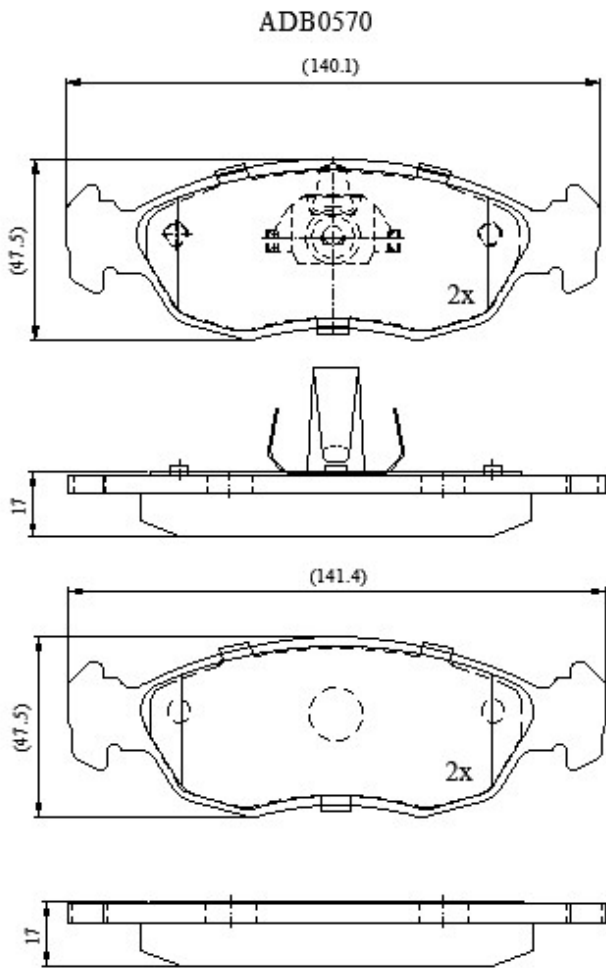

Make: CITRON

Model: Xsara -> 9/00

Part Number: ADB0570

Vehicle Manufacturing/Engine:

Specifications

Fitting Position	:	Front
Model Date	:	11/98-09/00
Or. Caliper	:	Ate
WVA	:	21827
FMSI	:	
Length	:	140.1/141.4
Width	:	47.4
Thickness	:	17