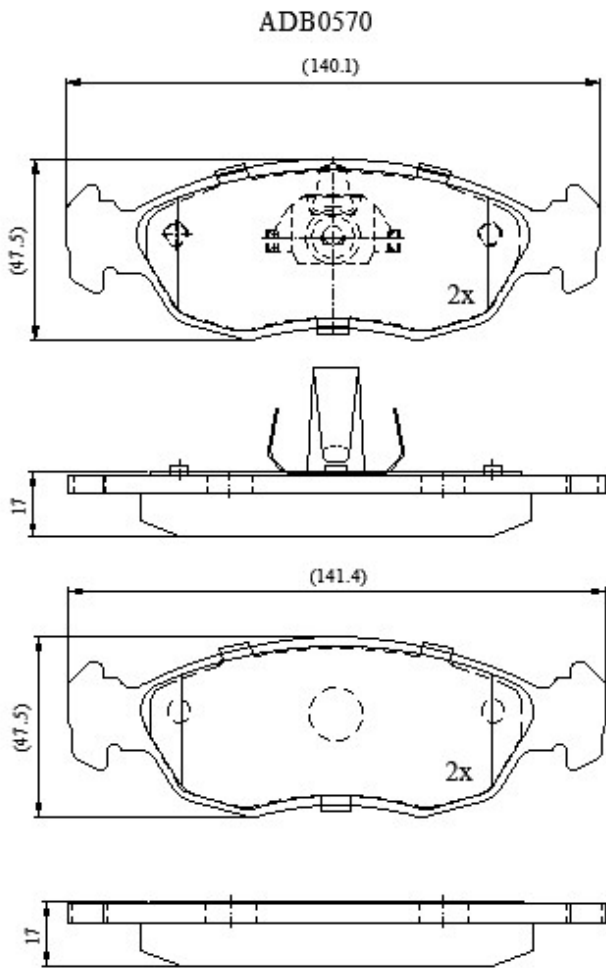

Make: CITRON

Model: Xsara -> 9/00

Part Number: ADB0570

Vehicle Manufacturing/Engine:

Specifications

Fitting Position	:	Front
Model Date	:	09/00->
Or. Caliper	:	Ate
WVA	:	21827
FMSI	:	
Length	:	140.1/141.4
Width	:	47.4
Thickness	:	17