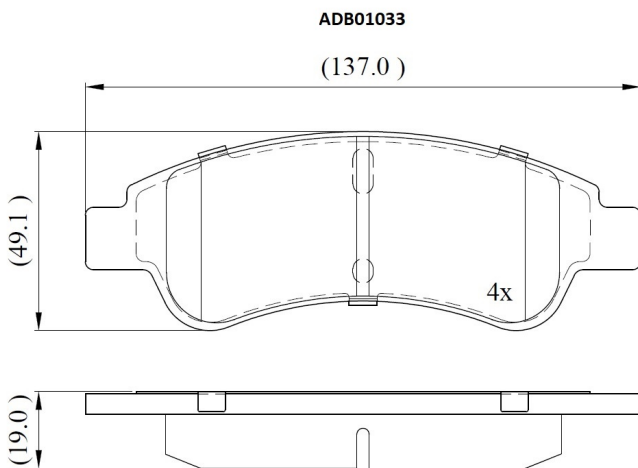

Make: CITRON

Model: Xsara -> 9/00

Part Number: ADB01033

Vehicle Manufacturing/Engine:

Specifications

Fitting Position	:	Front
Model Date	:	09/00->
Or. Caliper	:	Bosch
WVA	:	23599

FMSI	:	
Length	:	137
Width	:	49
Thickness	:	19