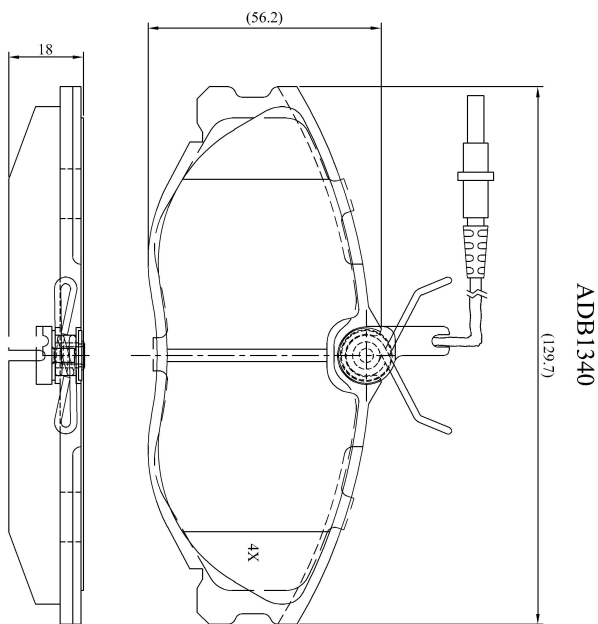

Make: CITRON

Model: Xsara -> 9/00

Part Number: ADB1340

Vehicle Manufacturing/Engine:

Specifications

Fitting Position	:	Front
Model Date	:	03/98-09/00
Or. Caliper	:	Lucas
WVA	:	21674
FMSI	:	
Length	:	129.7
Width	:	56.2
Thickness	:	18