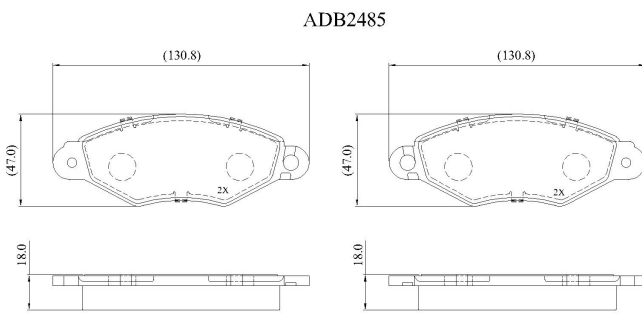

Make: CITRON

Model: Xsara -> 9/00

Part Number: ADB2485

Vehicle Manufacturing/Engine:

Specifications

Fitting Position	:	Front
Model Date	:	11/97-09/00
Or. Caliper	:	Bosch
WVA	:	21978
FMSI	:	
Length	:	130.8

Width	:	47
Thickness	:	18