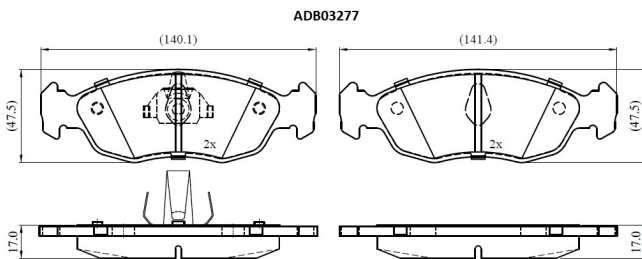

Make: CITRON

Model: XSARA Estate

Part Number: ADB03277

Vehicle Manufacturing/Engine:

Specifications

Fitting Position	:	Front
Model Date	:	1997-2000
Or. Caliper	:	
WVA	:	21827
FMSI	:	
Length	:	140.1/141.4
Width	:	47.5

Thickness

:

17