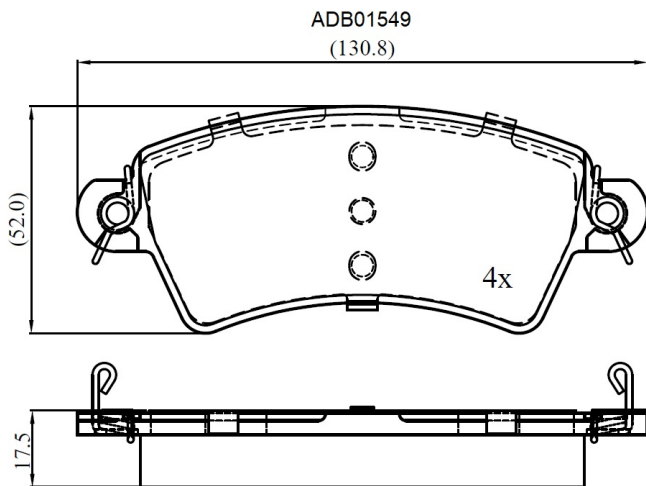

Make: CITRON

Model: Xsara

Part Number: ADB01549

Vehicle Manufacturing/Engine:

Specifications

Fitting Position	:	Front
Model Date	:	02/99->
Or. Caliper	:	Bosch

WVA	:	23396
FMSI	:	
Length	:	130.8
Width	:	52
Thickness	:	17.5