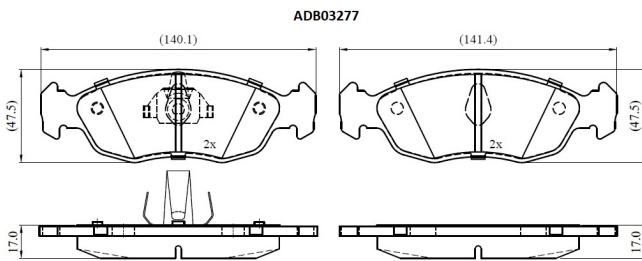

Make: CITRON

Model: Xsara

Part Number: ADB03277

Vehicle Manufacturing/Engine:

Specifications

Fitting Position	:	Front
Model Date	:	1998-2000
Or. Caliper	:	
WVA	:	21827
FMSI	:	
Length	:	140.1/141.4
Width	:	47.5

Thickness

:

17