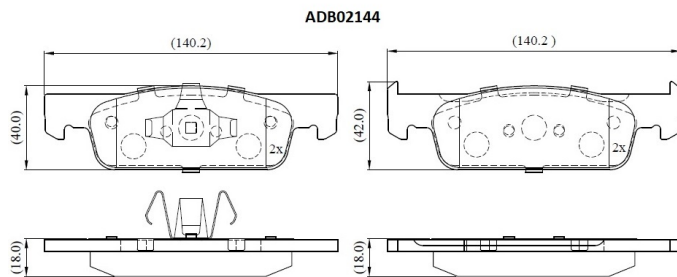

Make: DACIA

Model: Logan II

Part Number: ADB02144

Vehicle Manufacturing/Engine:

Specifications

| | | |
|-------------------------|---|--------------|
| Fitting Position | : | Front |
| Model Date | : | 10/12- |
| Or. Caliper | : | Teves |
| WVA | : | 25702, 25703 |
| FMSI | : | |
| Length | : | 140.2 |
| Width | : | 40.2 |

Thickness

:

18