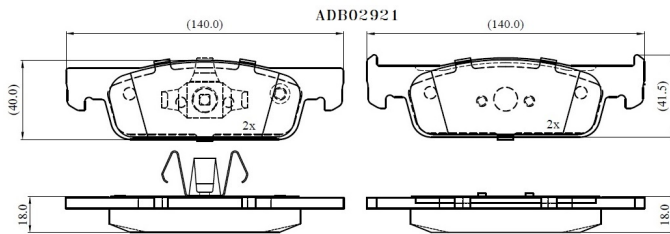

Make: DACIA

Model: Logan II

Part Number: ADB02921

Vehicle Manufacturing/Engine:

Specifications

Fitting Position	:	Front
Model Date	:	2012-
Or. Caliper	:	
WVA	:	25702
FMSI	:	
Length	:	140
Width	:	40.0/41.5

Thickness