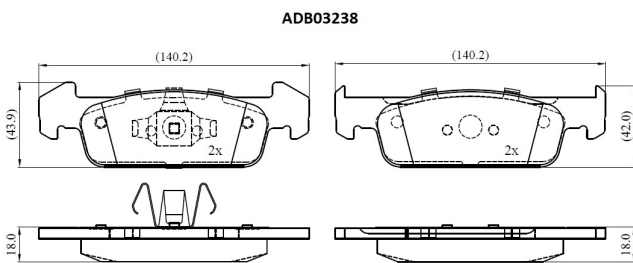

Make: DACIA

Model: Logan II

Part Number: ADB03238

Vehicle Manufacturing/Engine:

Specifications

Fitting Position	:	Front
Model Date	:	2012-
Or. Caliper	:	
WVA	:	25738
FMSI	:	

Length	:	140.2
Width	:	43.9/42.0
Thickness	:	18