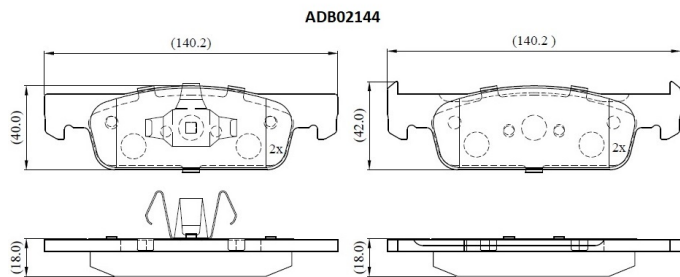

Make: DACIA

Model: Logan MCV II Tce 90

Part Number: ADB02144

Vehicle Manufacturing/Engine:

Specifications

Fitting Position	:	Front
Model Date	:	02/13-
Or. Caliper	:	Teves
WVA	:	25702, 25703
FMSI	:	
Length	:	140.2
Width	:	40.2

Thickness

:

18