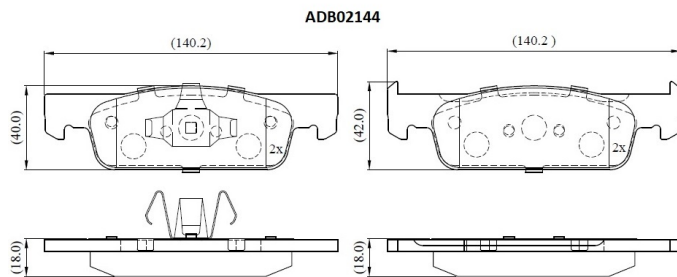

Make: DACIA

Model: Logan MCV II

Part Number: ADB02144

Vehicle Manufacturing/Engine:

Specifications

| | | |
|-------------------------|---|--------------|
| Fitting Position | : | Front |
| Model Date | : | 02/13- |
| Or. Caliper | : | Teves |
| WVA | : | 25702, 25703 |
| FMSI | : | |
| Length | : | 140.2 |
| Width | : | 40.2 |

Thickness : 18