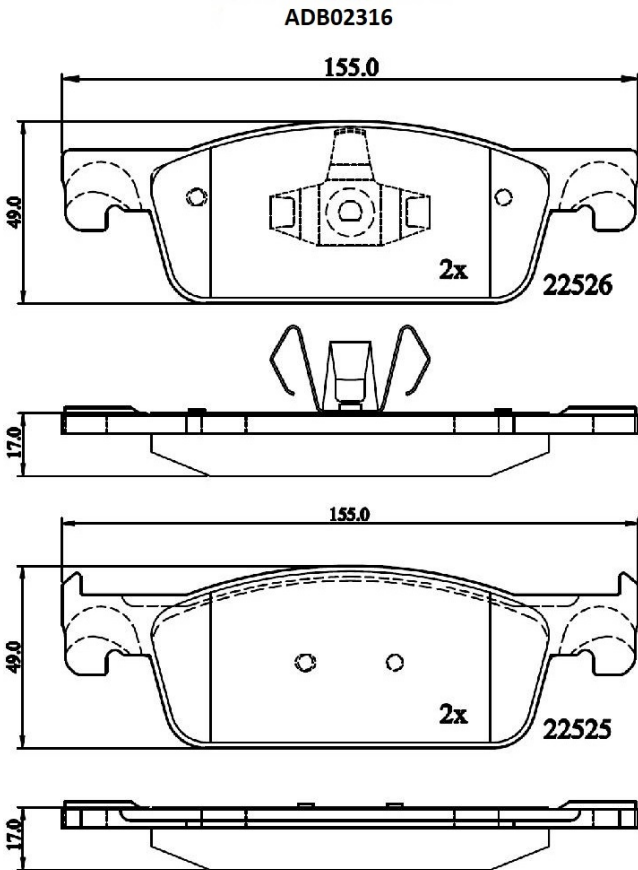

Make: DACIA

Model: Logan MCV II

Part Number: ADB02316

Vehicle Manufacturing/Engine:

Specifications

Fitting Position

:

Front

Model Date	:	05/15->
Or. Caliper	:	
WVA	:	
FMSI	:	
Length	:	155
Width	:	49
Thickness	:	17