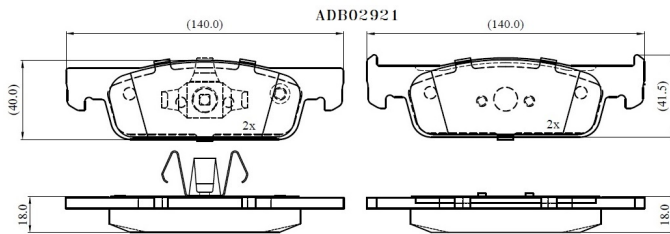

Make: DACIA

Model: Logan MCV II

Part Number: ADB02921

Vehicle Manufacturing/Engine:

Specifications

Fitting Position	:	Front
Model Date	:	2016-
Or. Caliper	:	
WVA	:	25702
FMSI	:	
Length	:	140
Width	:	40.0/41.5

Thickness

:

18