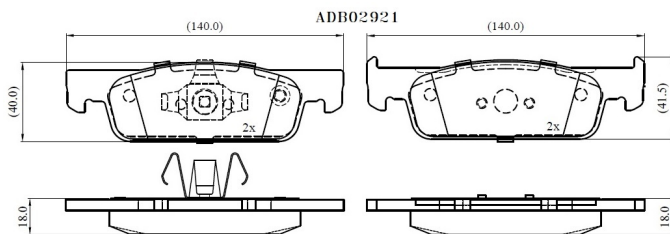

Make: DACIA

Model: Logan MCV II

Part Number: ADB02921

Vehicle Manufacturing/Engine:

Specifications

Fitting Position	:	Front
Model Date	:	2013-
Or. Caliper	:	
WVA	:	25702
FMSI	:	
Length	:	140
Width	:	40.0/41.5

Thickness

:

18