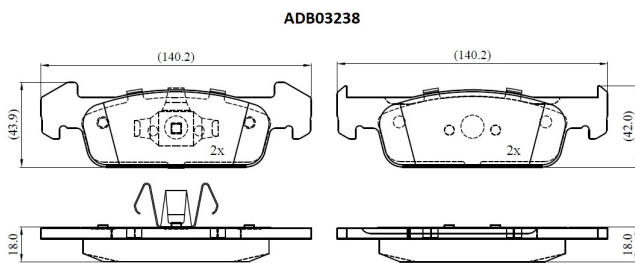

Make: DACIA

Model: Logan MCV II

Part Number: ADB03238

Vehicle Manufacturing/Engine:

Specifications

Fitting Position	:	Front
Model Date	:	2013-
Or. Caliper	:	
WVA	:	25738
FMSI	:	

Length	:	140.2
Width	:	43.9/42.0
Thickness	:	18