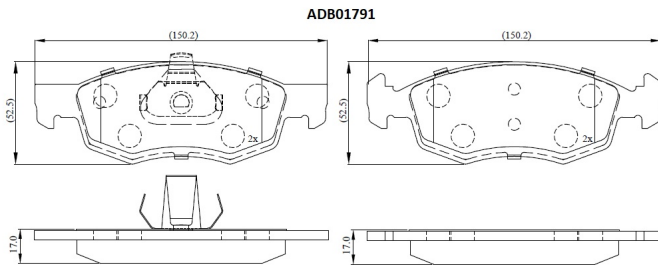

**Make: DACIA**

**Model: Logan MCV**

**Part Number: ADB01791**

**Vehicle Manufacturing/Engine:**

### Specifications

<b>Fitting Position</b>	:	Front
<b>Model Date</b>	:	02/07->
<b>Or. Caliper</b>	:	Ate
<b>WVA</b>	:	2,46,73,24,674
<b>FMSI</b>	:	
<b>Length</b>	:	151.4/150.2
<b>Width</b>	:	52.5

**Thickness**