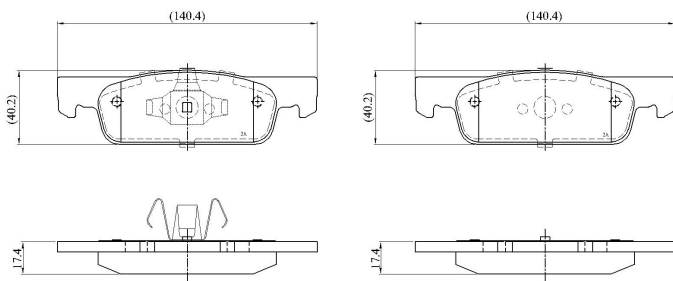

Make: DACIA

Model: SANDERO II

Part Number: ADB02223

Vehicle Manufacturing/Engine:

ADB02223

Specifications

Fitting Position	:	Front
Model Date	:	2010-
Or. Caliper	:	
WVA	:	2,57,02,25,738
FMSI	:	
Length	:	140.30/140.40

Width	:	44.20/42.20
Thickness	:	18