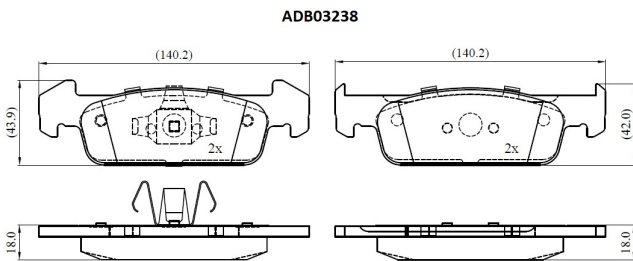

Make: DACIA

Model: SANDERO II

Part Number: ADB03238

Vehicle Manufacturing/Engine:

Specifications

Fitting Position	:	Front
Model Date	:	2012-
Or. Caliper	:	
WVA	:	25738
FMSI	:	

Length	:	140.2
Width	:	43.9/42.0
Thickness	:	18