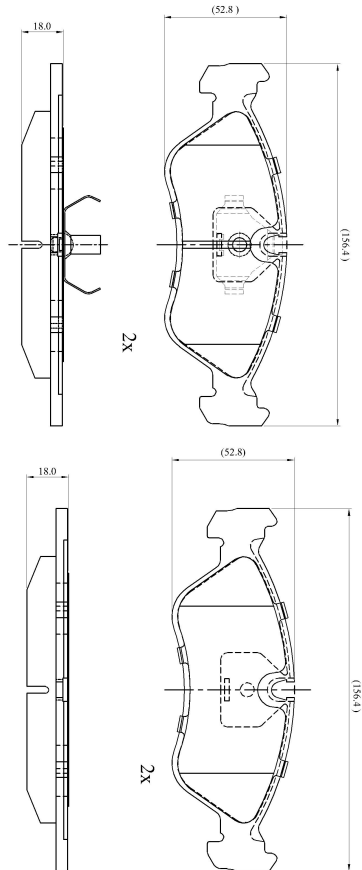

Make: DAEWOO

Model: Espero

Part Number: ADB0150

Vehicle Manufacturing/Engine:

ADB0150

Specifications

Fitting Position	:	Front
Model Date	:	01/95-12/97
Or. Caliper	:	Ate
WVA	:	21190
FMSI	:	
Length	:	156.4
Width	:	52.8
Thickness	:	18